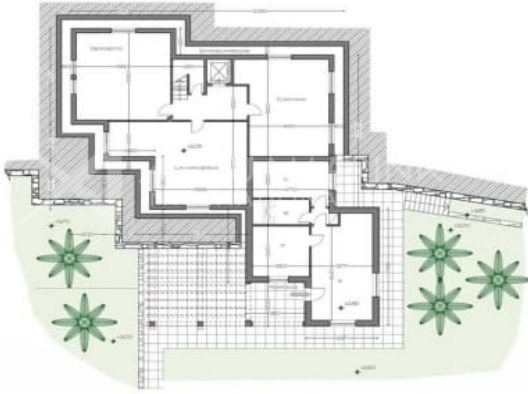

PLOT OF LAND WITH SEA VIEW IN BORDIGHERA

Plot of land with an approved project in Bordighera. Near the sea, a flat plot of about 3700 square meters with an approved project for the construction of two villas. The area of one villa is 200 square meters plus additional rooms, another villa is about 250 square meters plus additional buildings. It is also possible to re-submit the project in order to combine two houses into one large. It has a sea view as well. The project provides the construction of a swimming pool. Additional information and photos on request.

- Ref. code: V2981
- Price: € 1.500.000
- Type: Land
- Surface area: 450 MQ

- Bathrooms: 0
- Energy class: ND

VILLA B - PIANO TERRA

VILLA B - PIANO INTERRATO/TERRA

PIANO GARAGE

VILLA A - PIANO INTERRATO

VILLA A - PIANO TERRA